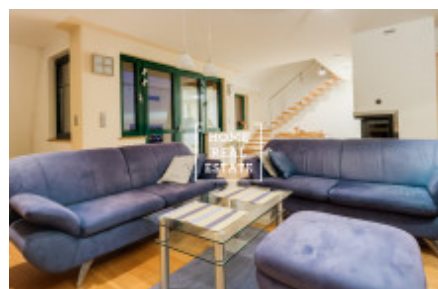

HOME
REAL
ESTATE

Rent flat 3+kk, 140 m² - Na stráži, Praha 8

ID	29696
Offer	Rental
Group	3+kk
Furnished	Furnished
Location	Na Stráži 2344/42, 180 00 Praha 8-Libeň, Česko
Ownership	Personal
Usable area	140 m ²
City	Prague
District	Praha 8
City district	Libeň