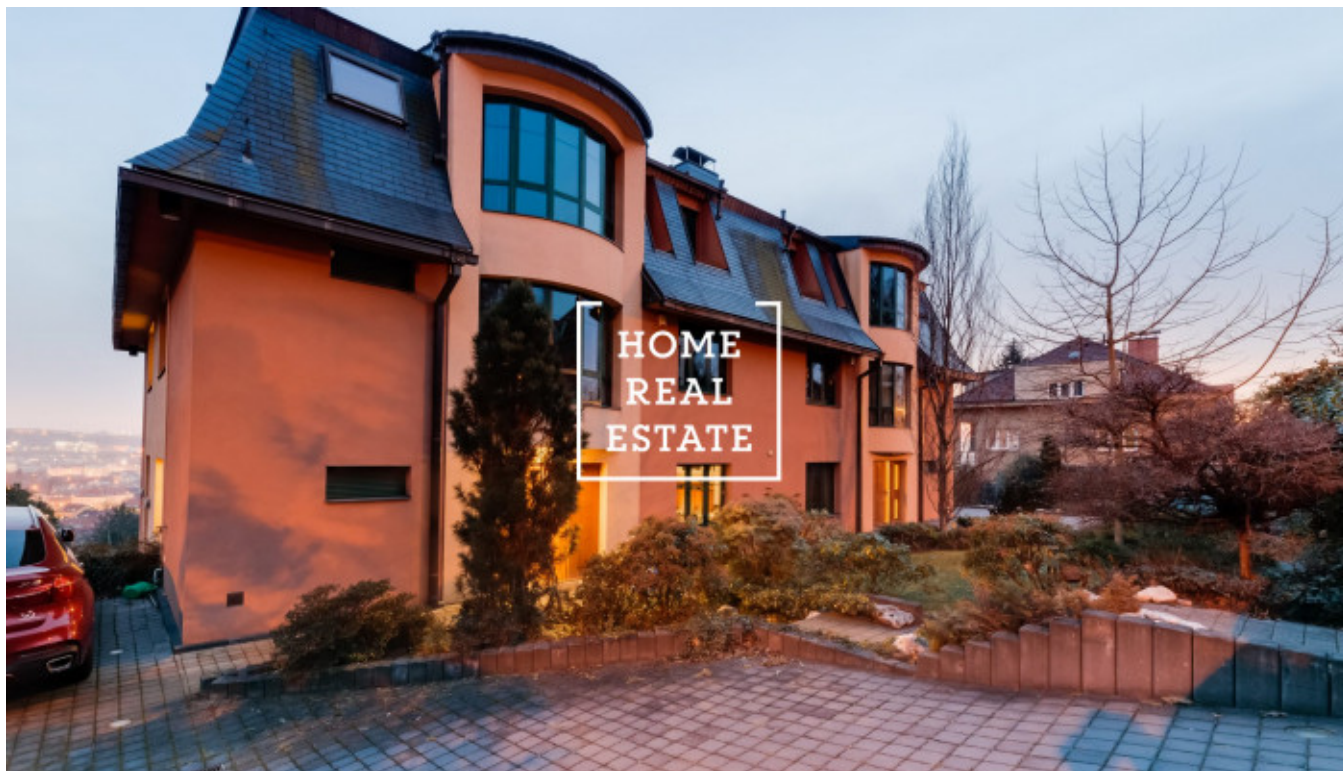

HOME
REAL
ESTATE

Rent flat 3+kk, 140 m² - Na stráži, Praha 8

ID	29696
Offer	Rental
Group	3+kk
Furnished	Furnished
Location	Na Stráži 2344/42, 180 00 Praha 8-Libeň, Česko
Ownership	Personal
Usable area	140 m ²
City	Prague
District	Praha 8
City district	Libeň