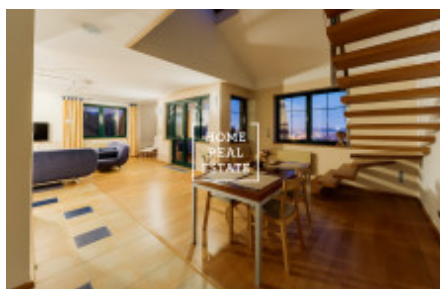

HOME
REAL
ESTATE

Rent flat 3+kk, 140 m² - Na stráži, Praha 8

ID	29696
Offer	Rental
Group	3+kk
Furnished	Furnished
Location	Na Stráži 2344/42, 180 00 Praha 8-Libeň, Česko
Ownership	Personal
Usable area	140 m ²
City	Prague
District	Praha 8
City district	Libeň