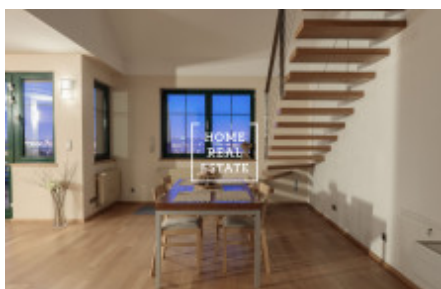

HOME
REAL
ESTATE

Rent flat 3+kk, 140 m² - Na stráži, Praha 8

ID	29696
Offer	Rental
Group	3+kk
Furnished	Furnished
Location	Na Stráži 2344/42, 180 00 Praha 8-Libeň, Česko
Ownership	Personal
Usable area	140 m ²
City	Prague
District	Praha 8
City district	Libeň