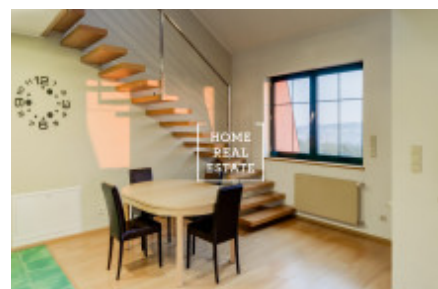

HOME
REAL
ESTATE

Rent flat 3+kk, 140 m² - Na stráži, Praha 8

ID	29695
Offer	Rental
Group	3+kk
Furnished	Furnished
Location	Na Stráži 2344/44, 180 00 Praha 8-Libeň, Česko
Ownership	Personal
Usable area	140 m ²
Parking	Yes
City	Prague
District	Praha 8
City district	Libeň