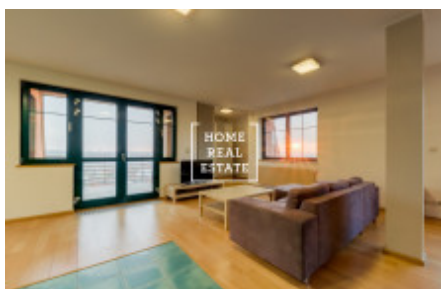

HOME
REAL
ESTATE

Rent flat 3+kk, 140 m² - Na stráži, Praha 8

ID	29695
Offer	Rental
Group	3+kk
Furnished	Furnished
Location	Na Stráži 2344/44, 180 00 Praha 8-Libeň, Česko
Ownership	Personal
Usable area	140 m ²
Parking	Yes
City	Prague
District	Praha 8
City district	Libeň