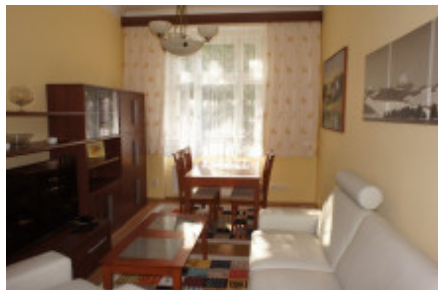

HOME
REAL
ESTATE

Rent flat 2+1, 57 m² - Lumírova, Praha 2

ID
Offer
Group
Furnished
Location
Ownership
Usable area
City
District
City district

[29692](#)
Rental
2+1
Furnished
Lumírova 11, Praha 2-Nusle,
Česko
Personal
57 m²
[Prague](#)
[Praha 2](#)
[Nusle](#)