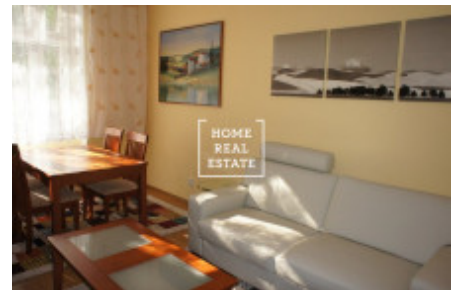

HOME
REAL
ESTATE

Rent flat 2+1, 57 m² - Lumírova, Praha 2

ID
Offer
Group
Furnished
Location
Ownership
Usable area
City
District
City district

[29692](#)
Rental
2+1
Furnished
Lumírova 11, Praha 2-Nusle,
Česko
Personal
57 m²
[Prague](#)
[Praha 2](#)
[Nusle](#)