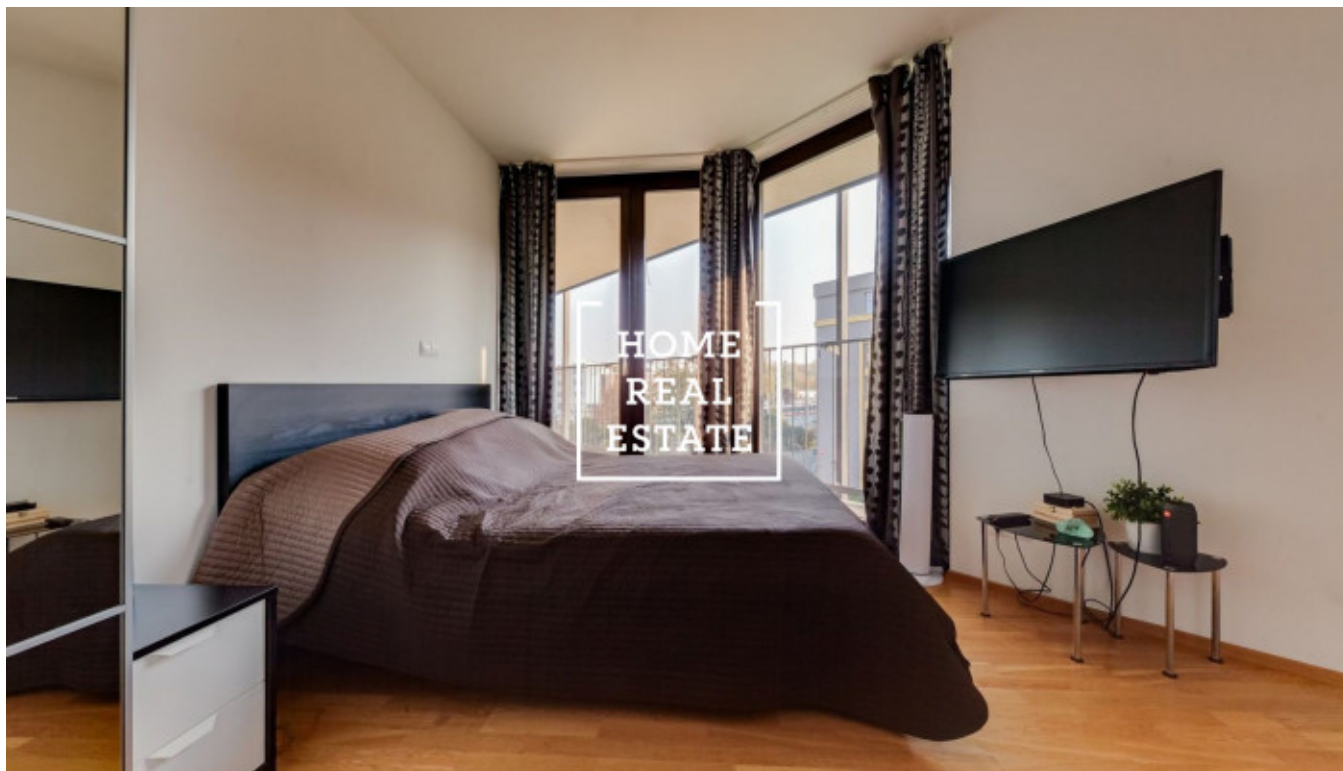

## Rent flat 1+kk, 40 m<sup>2</sup> - Pitterova, Praha 3

ID	<a href="#">29683</a>
Offer	Rental
Group	1+kk
Furnished	Furnished
Location	Pitterova 2855/7, Praha - Žižkov
Ownership	Personal
Usable area	40 m <sup>2</sup>
Parking	Yes
City	<a href="#">Prague</a>
District	<a href="#">Praha 3</a>
City district	<a href="#">Žižkov</a>