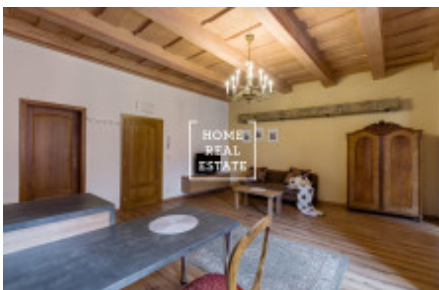

HOME
REAL
ESTATE

Rent flat 2+kk, 50 m2 - Mostecká, Praha 1