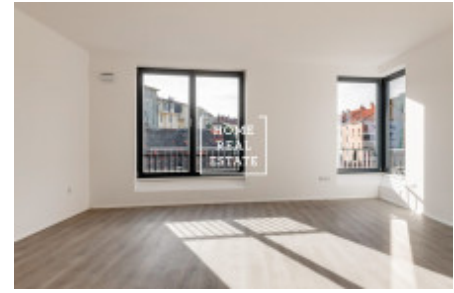

HOME
REAL
ESTATE

Sale flat 4+kk, 114 m2 - Pod Barvířkou, Praha 5

RESERVATION «Home Real Estate» offers for sale a 4 + kk apartment with a size of 114.1 m², located in the Mélange residence in the desired city district of Prague 5 - Smíchov. Brand new unfurnished apartment with orientation to the north and west and above-standard ceiling height (280 cm) is located on the 5th floor of a new building with an elevator. The apartment consists of a spacious living room with kitchenette (34.2 m²), 3 bedrooms (18.8 m², 15.5 m² and 18.7 m²), hallway (8.9 m²), bathroom (4.6 m²) , bathroom with toilet (4.3 m²) and guest toilet (1 m²). The apartment is made to high standards: luxury wooden floors Vinyl Winflex from Floor Experts, interior doors Vetos, in the bathroom stylish ceramic tiles Graniti Fiandre Core Shade, wall-hung toilet and sink from Villeroy & Boch. Cooling preparation is installed. The residence is located in the southern part of Smíchov on a hill between Paví vrch and Dívčí Hrad, 40 meters above the Vltava river. It is so perfect for those who want to live close to the busy Angel and still have the peace and privacy that is guaranteed by Pod Brentovou Street. Excellent transport accessibility: the Braunova tram stop is right next to the house, the tram ride to Anděl (line B) then takes only 7 minutes. Total price: 10,800,000 including VAT and real estate agency commission. You do not pay 4% property acquisition tax. The price includes a cellar, garage parking in the underground car park can be purchased. We will be happy to send the floor plan of the apartment, important lines with information about the location and information about fees to your email address. Are you interested in a tour of the apartment? Just fill out the form below, and we will call you as soon as possible and arrange an inspection date that will suit you.