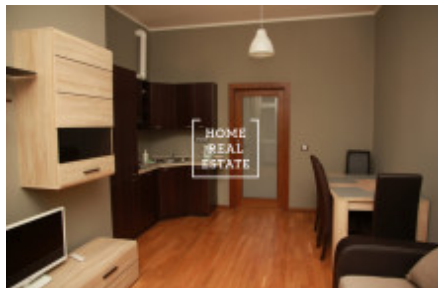

HOME
REAL
ESTATE

Rent flat 2+kk, 58 m2 - Nádražní, Praha 5

ID	29646
Offer	Rental
Group	2+kk
Furnished	Furnished
Location	Nádražní 101, 150 00 Praha 5- Anděl, Česko
Ownership	Personal
Usable area	58 m ²
City	Prague
District	Praha 5
City district	Smíchov