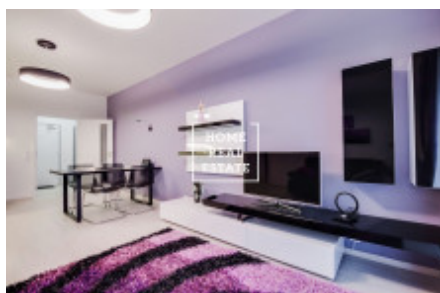

HOME
REAL
ESTATE

Rent flat 2+kk, 56 m2 - u mlynskeho kanalu, Praha 8

ID	29639
Offer	Rental
Group	2+kk
Furnished	Furnished
Location	Rohanské nábř. 642/35, 186 00 Karlín, Česko
Ownership	Personal
Usable area	56 m ²
Parking	Yes
City	Prague
District	Praha 8
City district	Karlín