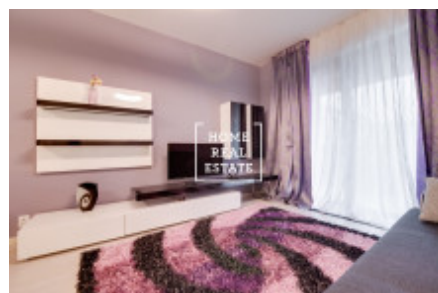

HOME
REAL
ESTATE

Rent flat 2+kk, 56 m2 - u mlynskeho kanalu, Praha 8

ID	29639
Offer	Rental
Group	2+kk
Furnished	Furnished
Location	Rohanské nábř. 642/35, 186 00 Karlín, Česko
Ownership	Personal
Usable area	56 m ²
Parking	Yes
City	Prague
District	Praha 8
City district	Karlín