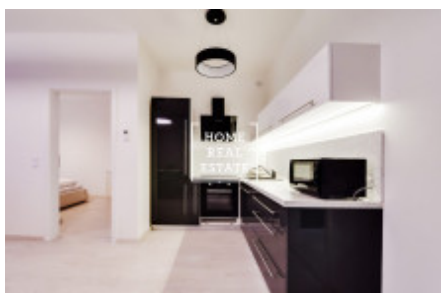

HOME
REAL
ESTATE

Rent flat 2+kk, 56 m2 - u mlynskeho kanalu, Praha 8

ID	29639
Offer	Rental
Group	2+kk
Furnished	Furnished
Location	Rohanské nábř. 642/35, 186 00 Karlín, Česko
Ownership	Personal
Usable area	56 m ²
Parking	Yes
City	Prague
District	Praha 8
City district	Karlín