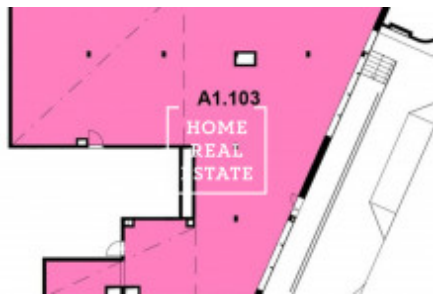

# Sale commercial other, 368 m2 - Gabrielská, Praha 5

Home Real Estate is pleased to offer for sale a new Shell & Core (under construction) retail space with an area of 368 m<sup>2</sup>, located in the Vitality residence in Smíchov (next to the SacreCours 1 and 2 residences). When designing the Vitality Residence, we did not forget about a place for a restaurant and commercial premises suitable for business activities or health and beauty care. Everything is designed to enrich and maintain an active and healthy lifestyle. The orientation of the premises is to the NE towards Holečková Street. This is the largest commercial space in the Vitality residence, which can be used for both a large fitness center and office or retail space. Business premises are multifunctional in terms of usability, so we recommend a tour so you can imagine your new business live. The residence is located in Prague 5 on the southern slope below the residential area of Hřebenky, next to the Kinský Garden, a few minutes walk from the famous Petřín Hill, Lesser Town or Prague Castle, in the immediate vicinity of Prague, Ujezd and Anel in Smíchov. It is a new development project, which is adjacent to SacreCours 1 and SacreCours 2, and in time another Kobrová residence will be created, which will need social services, which ensures rust in all projects in this district. Vitality. Nearby are leisure parks and a picturesque historical part of Prague. All services within reach (kindergarten, primary school, university, post office, restaurants, banks, pharmacies, shops, laundry). Total price: 26.590.000, - CZK including agency commission We will be happy to help you with the lease of these premises. For more information, contact us or fill out the form below, we will be happy to help you. «Home Real Estate» has more than 650 satisfied clients since 2014.