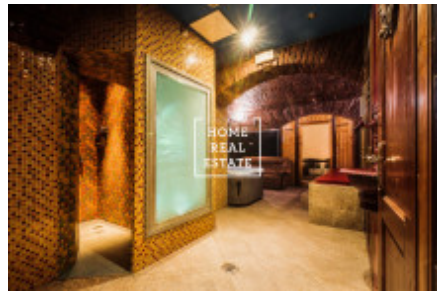

HOME
REAL
ESTATE

Sale commercial other, 198 m2 - Janovského, Praha 7

The company "Home Real Estate" in the exclusive representation of the owner offers for sale commercial premises with a total area of 198 m² in a beautiful location Holešovice. The premises consist of two parts. Ground floor layout: In the ground floor you have a separate entrance from the front of the house, separated from the common entrance. Next to the ground floor there is a cozy bar with a small (but well-equipped) kitchen, approved for fast food gastronomy and minute kitchen. Seating with a capacity of about 35-45 people. The bar is fully equipped with refrigeration equipment and everything needed for business in relaxation services. + There is a place for a DJ if you would like to have a private party with music. Chamber for various technical / cleaning items, 2XWC and two locker rooms with lockers, which also have 2X showers. Basement layout: The basement leads to a very nice wooden stairs with wrought iron railings, from where we get to the hallway where the paths lead to a relaxation room, relaxation room, sauna area and conference room with large table, TV and wired internet connection. There are 3 large rooms in the basement, which can be either left in their original condition, or remodeled and increase the number of services, such as a solarium or fitness machines, etc. Due to the fact that the sauna is approved as a recreation / relaxation center, there is a possibility to expand activities , which will certainly be very welcome to the inhabitants of this Prague district - Holešovice. Also in the basement: - beer bar (very popular service in Prague in terms of tourist interest), - medium-sized whirlpool (with several functions including backlight), - plenty of space for relaxation and private activities (relaxation rooms, apartment-style rooms) - sauna - 2X shower enclosures, 2X toilets, utility rooms. The interior of the sauna was designed by a design studio and was focused on the antique atmosphere associated with natural relaxation (you could say that the whole interior has a very positive effect on customers in terms of unusual design solutions for ceilings, walls and room legends). He has very positive feedback from students from university dormitories (which are about 500m from the sauna), regular customers (on recommendation) and people who would like to rent the whole sauna for a certain period of time (two, three hours / all day). At the same time, additional income comes from the bar, which can only work to satisfy the needs of sauna customers, as well as for customers who come from outside. Price: 10.000.000, - CZK + agency commission. Please fill in the form and our manager will send you a complete current offer of real estate with a detailed description and photos based on your criteria.