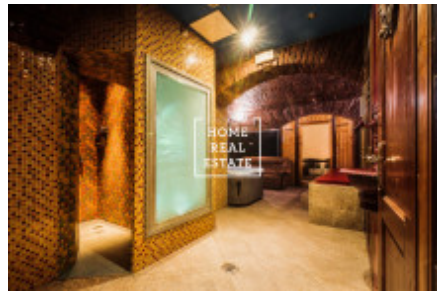

HOME
REAL
ESTATE

Sale commercial other, 198 m2 - Janovského, Praha 7

The company "Home Real Estate" in the exclusive representation of the owner offers for sale commercial premises with a total area of 198 m² in a beautiful location Holešovice. The premises consist of two parts. Ground floor layout: In the ground floor you have a separate entrance from the front of the house, separated from the common entrance. Next to the ground floor there is a cozy bar with a small (but well-equipped) kitchen, approved for fast food gastronomy and minute kitchen. Seating with a capacity of about 35-45 people. The bar is fully equipped with refrigeration equipment and everything needed for business in relaxation services. + There is a place for a DJ if you would like to have a private party with music. Chamber for various technical / cleaning items, 2XWC and two locker rooms with lockers, which also have 2X showers. Basement layout: The basement leads to a very nice wooden stairs with wrought iron railings, from where we get to the hallway where the paths lead to a relaxation room, relaxation room, sauna area and conference room with large table, TV and wired internet connection. There are 3 large rooms in the basement, which can be either left in their original condition, or remodeled and increase the number of services, such as a solarium or fitness machines, etc. Due to the fact that the sauna is approved as a recreation / relaxation center, there is a possibility to expand activities, which will certainly be very welcome to the inhabitants of this Prague district - Holešovice. Also in the basement: - beer bar (very popular service in Prague in terms of tourist interest), - medium-sized whirlpool (with several functions including backlight), - plenty of space for relaxation and private activities (relaxation rooms, apartment-style rooms) - sauna - 2X shower enclosures, 2X toilets, utility rooms. The interior of the sauna was designed by a design studio and was focused on the antique atmosphere associated with natural relaxation (you could say that the whole interior has a very positive effect on customers in terms of unusual design solutions for ceilings, walls and room legends). He has very positive feedback from students from university dormitories (which are about 500m from the sauna), regular customers (on recommendation) and people who would like to rent the whole sauna for a certain period of time (two, three hours / all day). At the same time, additional income comes from the bar, which can only work to satisfy the needs of sauna customers, as well as for customers who come from outside. Price: 10.000.000, - CZK + agency commission. Please fill in the form and our manager will send you a complete current offer of real estate with a detailed description and photos based on your criteria.