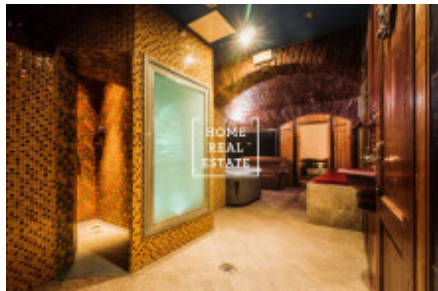

HOME
REAL
ESTATE

Sale commercial other, 198 m2 - Janovského, Praha 7

The company "Home Real Estate" in the exclusive representation of the owner offers for sale commercial premises with a total area of 198 m² in a beautiful location Holešovice. The premises consist of two parts. Ground floor layout: In the ground floor you have a separate entrance from the front of the house, separated from the common entrance. Next to the ground floor there is a cozy bar with a small (but well-equipped) kitchen, approved for fast food gastronomy and minute kitchen. Seating with a capacity of about 35-45 people. The bar is fully equipped with refrigeration equipment and everything needed for business in relaxation services. + There is a place for a DJ if you would like to have a private party with music. Chamber for various technical / cleaning items, 2XWC and two locker rooms with lockers, which also have 2X showers. Basement layout: The basement leads to a very nice wooden stairs with wrought iron railings, from where we get to the hallway where the paths lead to a relaxation room, relaxation room, sauna area and conference room with large table, TV and wired internet connection. There are 3 large rooms in the basement, which can be either left in their original condition, or remodeled and increase the number of services, such as a solarium or fitness machines, etc. Due to the fact that the sauna is approved as a recreation / relaxation center, there is a possibility to expand activities, which will certainly be very welcome to the inhabitants of this Prague district - Holešovice. Also in the basement: - beer bar (very popular service in Prague in terms of tourist interest), - medium-sized whirlpool (with several functions including backlight), - plenty of space for relaxation and private activities (relaxation rooms, apartment-style rooms) - sauna - 2X shower enclosures, 2X toilets, utility rooms. The interior of the sauna was designed by a design studio and was focused on the antique atmosphere associated with natural relaxation (you could say that the whole interior has a very positive effect on customers in terms of unusual design solutions for ceilings, walls and room legends). He has very positive feedback from students from university dormitories (which are about 500m from the sauna), regular customers (on recommendation) and people who would like to rent the whole sauna for a certain period of time (two, three hours / all day). At the same time, additional income comes from the bar, which can only work to satisfy the needs of sauna customers, as well as for customers who come from outside. Price: 10.000.000, - CZK + agency commission. Please fill in the form and our manager will send you a complete current offer of real estate with a detailed description and photos based on your criteria.