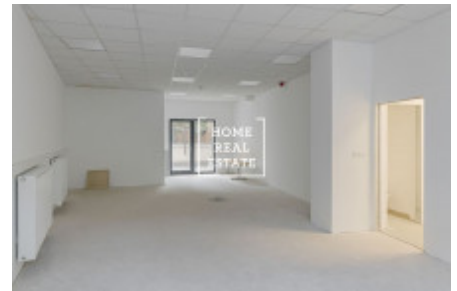

## Rent commercial other, 72 m2 - Pod Brentovou, Praha 5

ID	<a href="#">29549</a>
Offer	Rental
Group	Other
Location	Pod Brentovou
Ownership	Personal
Usable area	72 m <sup>2</sup>
City	<a href="#">Prague</a>
District	<a href="#">Praha 5</a>
City district	<a href="#">Smíchov</a>