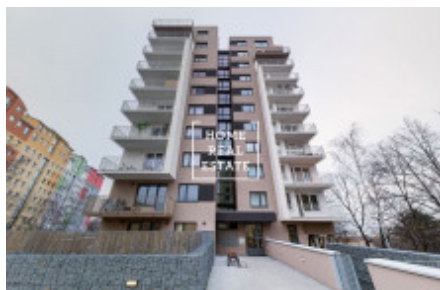

HOME
REAL
ESTATE

Rent flat 2+kk, 52 m2 - Křivoklátská, Praha 9

ID	29548
Offer	Rental
Group	2+kk
Furnished	unfurnished
Location	Křivoklátská 885, Praha 18, Česko
Ownership	Personal
Usable area	52 m ²
City	Prague
District	Praha 9
City district	Letňany