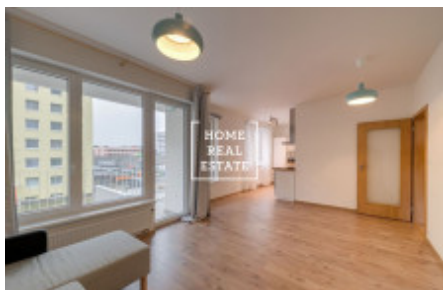

HOME
REAL
ESTATE

Rent flat 2+kk, 52 m2 - Křivoklátská, Praha 9

ID	29548
Offer	Rental
Group	2+kk
Furnished	unfurnished
Location	Křivoklátská 885, Praha 18, Česko
Ownership	Personal
Usable area	52 m ²
City	Prague
District	Praha 9
City district	Letňany