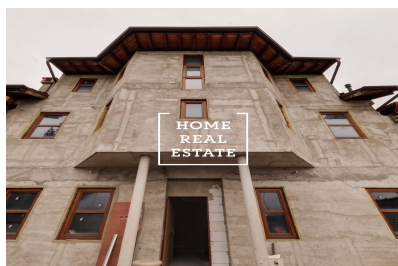

HOME
REAL
ESTATE

Sale house monument / other - Bohdalecká, Praha 4

**HOME
REAL
ESTATE**

**HOME
REAL
ESTATE**

ID
Offer
Group
City
District
City district

[29532](#)
Sale
Monument / Other
[Prague](#)
[Praha 4](#)
[Michle](#)