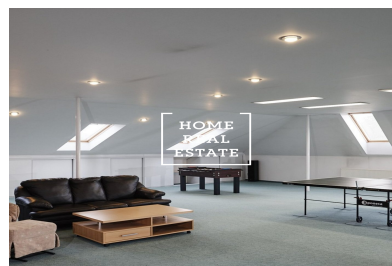

# Sale house monument / other, 430 m2 - Zahradní, Praha 6

**HOME  
REAL  
ESTATE**

The company «Home Real Estate» offers for sale a large family house with a layout of 8 + 1 / T / G and a size of 430 m<sup>2</sup>, which is located on a plot of 1002 m<sup>2</sup>. The ground floor has four bedrooms (each 14 m<sup>2</sup>), dressing room, living room with fireplace (33 m<sup>2</sup>), kitchen with access to a covered winter terrace (32 m<sup>2</sup>), then a large bathroom (15 m<sup>2</sup>) with toilet, bath and shower, hallway with storage space and entrance hall with separate toilet. On the first floor there are two bedrooms (16 and 22 m<sup>2</sup>) and a living room / games room (146 m<sup>2</sup>) with a fireplace. The house is heated by its own gas boiler or fireplace. There is underfloor heating in the bathroom, toilet and lobby. In the garden (773 m<sup>2</sup>) is an indoor pool 8m x 4m with a depth of 170 cm, a dug well. The house includes a garage with remote control with a size of 55 m<sup>2</sup>, located in the basement (another option is parking on the plot). The house is secured by an alarm connected to the PCO. Excellent transport accessibility - 30 minutes by car to the center of Prague. The price is incl. equipment. We will be happy to send the floor plan of the house, important lines with information about the location and information about the fee to your email address. Contact us for more information about the property, the purchase procedure or to arrange a tour of the house, we will be happy to help you.