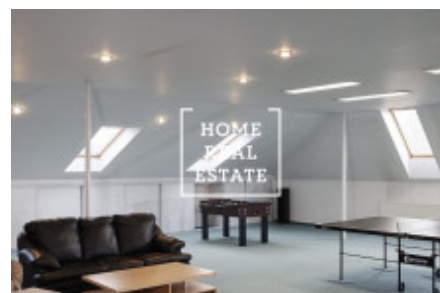

HOME
REAL
ESTATE

Sale house monument / other, 430 m2 - Zahradní, Praha 6