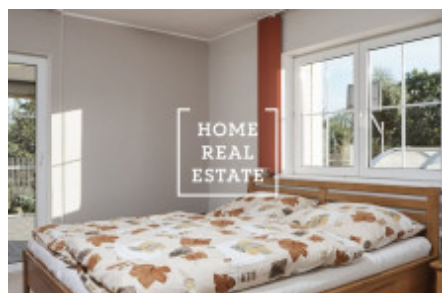

HOME
REAL
ESTATE

Sale house monument / other, 430 m2 - Zahradní, Praha 6