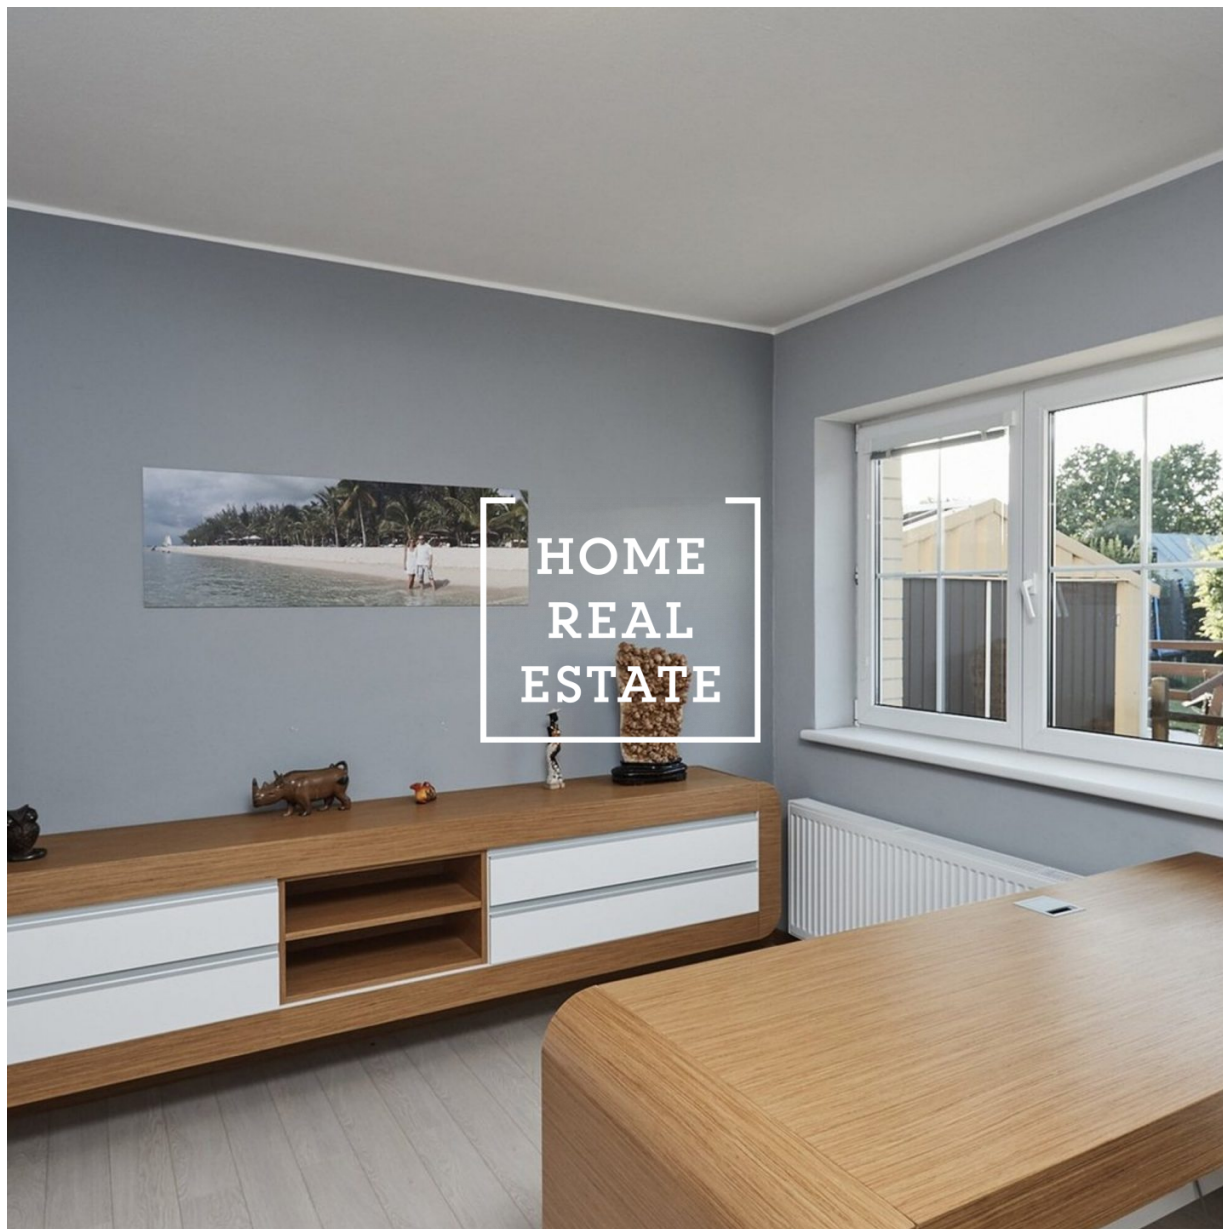

# Sale house monument / other, 430 m2 - Zahradní, Praha 6

**HOME  
REAL  
ESTATE**

The company «Home Real Estate» offers for sale a large family house with a layout of 8 + 1 / T / G and a size of 430 m<sup>2</sup>, which is located on a plot of 1002 m<sup>2</sup>. The ground floor has four bedrooms (each 14 m<sup>2</sup>), dressing room, living room with fireplace (33 m<sup>2</sup>), kitchen with access to a covered winter terrace (32 m<sup>2</sup>), then a large bathroom (15 m<sup>2</sup>) with toilet, bath and shower, hallway with storage space and entrance hall with separate toilet. On the first floor there are two bedrooms (16 and 22 m<sup>2</sup>) and a living room / games room (146 m<sup>2</sup>) with a fireplace. The house is heated by its own gas boiler or fireplace. There is underfloor heating in the bathroom, toilet and lobby. In the garden (773 m<sup>2</sup>) is an indoor pool 8m x 4m with a depth of 170 cm, a dug well. The house includes a garage with remote control with a size of 55 m<sup>2</sup>, located in the basement (another option is parking on the plot). The house is secured by an alarm connected to the PCO. Excellent transport accessibility - 30 minutes by car to the center of Prague. The price is incl. equipment. We will be happy to send the floor plan of the house, important lines with information about the location and information about the fee to your email address. Contact us for more information about the property, the purchase procedure or to arrange a tour of the house, we will be happy to help you.