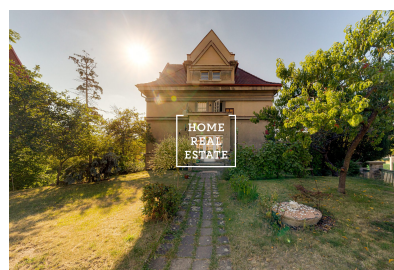

## Sale house monument / other, 510 m2 - Na Dyrince, Praha 6

"Home Real Estate" offers for sale a First Republic multi-generation villa with a total area of 510 m<sup>2</sup> with land (1021 m<sup>2</sup>), situated in the lucrative district of Prague 6 - Hanspaulka. Currently, the villa is divided into 3 residential units (3 + 1, 3 + 1, 2 + kk) with 3 bathrooms. The main entrance is located in Na Pískách Street, the secondary entrance in Na Dyrince Street. The villa was completed in 1934, designed by architect Ladislav Čapek in a non-classical style. Sheet. L. Čapek was one of the architects who also participated in the Ořechovka development plan. Between 1988 and 2007, several partial renovations took place, which concerned not only the distribution of electricity, but also the replacement of roofing, renovation of bathrooms and the installation of a gas boiler. During the reconstructions, however, the original elements of the interior and interior were preserved (windows, doors, floors, internal wooden stairs, facade). The villa is located near the famous Divoká Šárka nature park, in the lucrative residential area of Prague 6 - Hanspaulka. The location offers a specific atmosphere and lots of greenery. There are family villas in the area and also the possibility of sports. Total price: on request Available: within 3 months after signing the contract. For more information or to arrange a tour, please contact the broker or fill out the form below