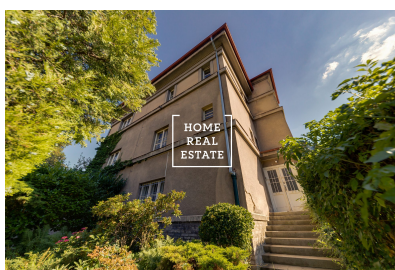

## Sale house monument / other, 510 m2 - Na Dyrince, Praha 6

"Home Real Estate" offers for sale a First Republic multi-generation villa with a total area of 510 m<sup>2</sup> with land (1021 m<sup>2</sup>), situated in the lucrative district of Prague 6 - Hanspaulka. Currently, the villa is divided into 3 residential units (3 + 1, 3 + 1, 2 + kk) with 3 bathrooms. The main entrance is located in Na Pískách Street, the secondary entrance in Na Dyrince Street. The villa was completed in 1934, designed by architect Ladislav Čapek in a non-classical style. Sheet. L. Čapek was one of the architects who also participated in the Ořechovka development plan. Between 1988 and 2007, several partial renovations took place, which concerned not only the distribution of electricity, but also the replacement of roofing, renovation of bathrooms and the installation of a gas boiler. During the reconstructions, however, the original elements of the interior and interior were preserved (windows, doors, floors, internal wooden stairs, facade). The villa is located near the famous Divoká Šárka nature park, in the lucrative residential area of Prague 6 - Hanspaulka. The location offers a specific atmosphere and lots of greenery. There are family villas in the area and also the possibility of sports. Total price: on request Available: within 3 months after signing the contract. For more information or to arrange a tour, please contact the broker or fill out the form below