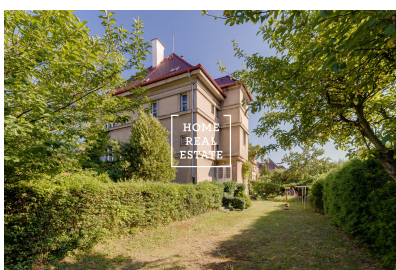

## Sale house monument / other, 510 m2 - Na Dyrince, Praha 6

"Home Real Estate" offers for sale a First Republic multi-generation villa with a total area of 510 m<sup>2</sup> with land (1021 m<sup>2</sup>), situated in the lucrative district of Prague 6 - Hanspaulka. Currently, the villa is divided into 3 residential units (3 + 1, 3 + 1, 2 + kk) with 3 bathrooms. The main entrance is located in Na Pískách Street, the secondary entrance in Na Dyrince Street. The villa was completed in 1934, designed by architect Ladislav Čapek in a non-classical style. Sheet. L. Čapek was one of the architects who also participated in the Ořechovka development plan. Between 1988 and 2007, several partial renovations took place, which concerned not only the distribution of electricity, but also the replacement of roofing, renovation of bathrooms and the installation of a gas boiler. During the reconstructions, however, the original elements of the interior and interior were preserved (windows, doors, floors, internal wooden stairs, facade). The villa is located near the famous Divoká Šárka nature park, in the lucrative residential area of Prague 6 - Hanspaulka. The location offers a specific atmosphere and lots of greenery. There are family villas in the area and also the possibility of sports. Total price: on request Available: within 3 months after signing the contract. For more information or to arrange a tour, please contact the broker or fill out the form below